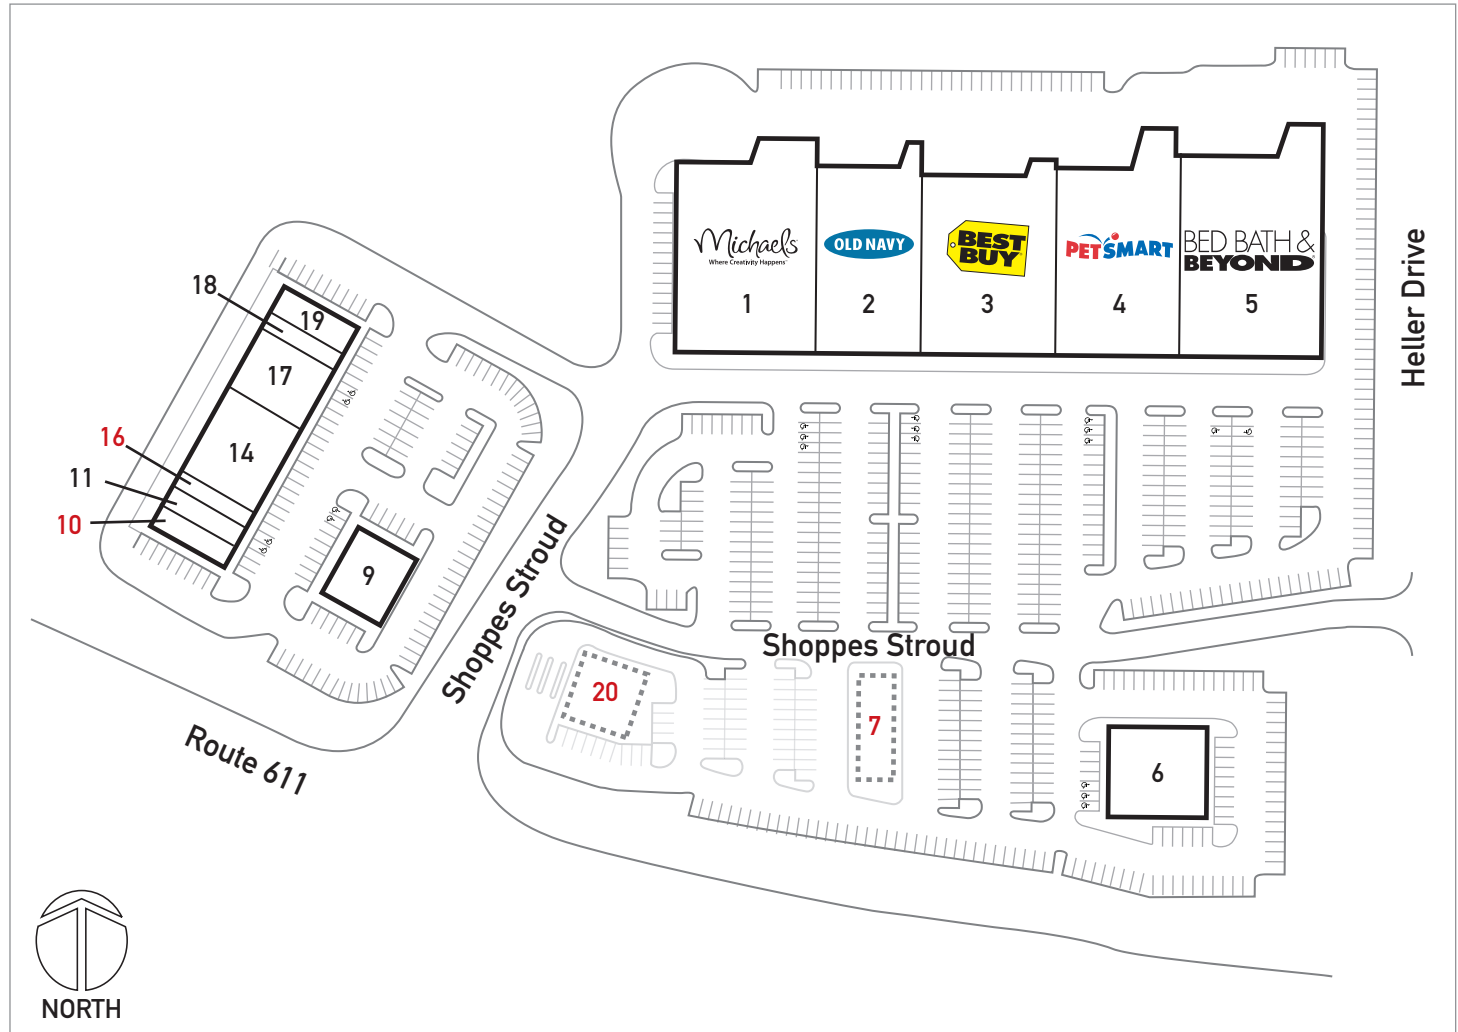

# Shoppes At Stroud

100-1000 Shoppes at Stroud, Stroudsburg, PA 18360

Unit#	Sq. Ft.	Tenant
1	22,239	Michaels
2	17,048	Old Navy
3	20,045	Best Buy
4	20,113	PetSmart
5	25,192	Bed Bath & Beyond
6	7,441	Olive Garden
7	Up to 3,500	Outlot Available
9	4,300	Panera Bread
10	2,000	Available
11	1,600	T-Mobile
14	6,832	Five Below
16	1,210	Available
17	4,800	Armed Forces Career Center
18	1,200	Supercuts
19	2,400	Five Guys Burgers and Fries
20	Up to 6,500	Outlot Available

## 2012 Demographics

	Population	Avg. HH Income	Center Size:
1 Mile	2,784	\$61,003	136,495 Sq. Ft.
3 Mile	24,875	\$61,162	Leasing Contact : Mark Nicholas
5 Mile	50,815	\$66,091	Mark.Nicholas@rpai.com   855.646.RPAI