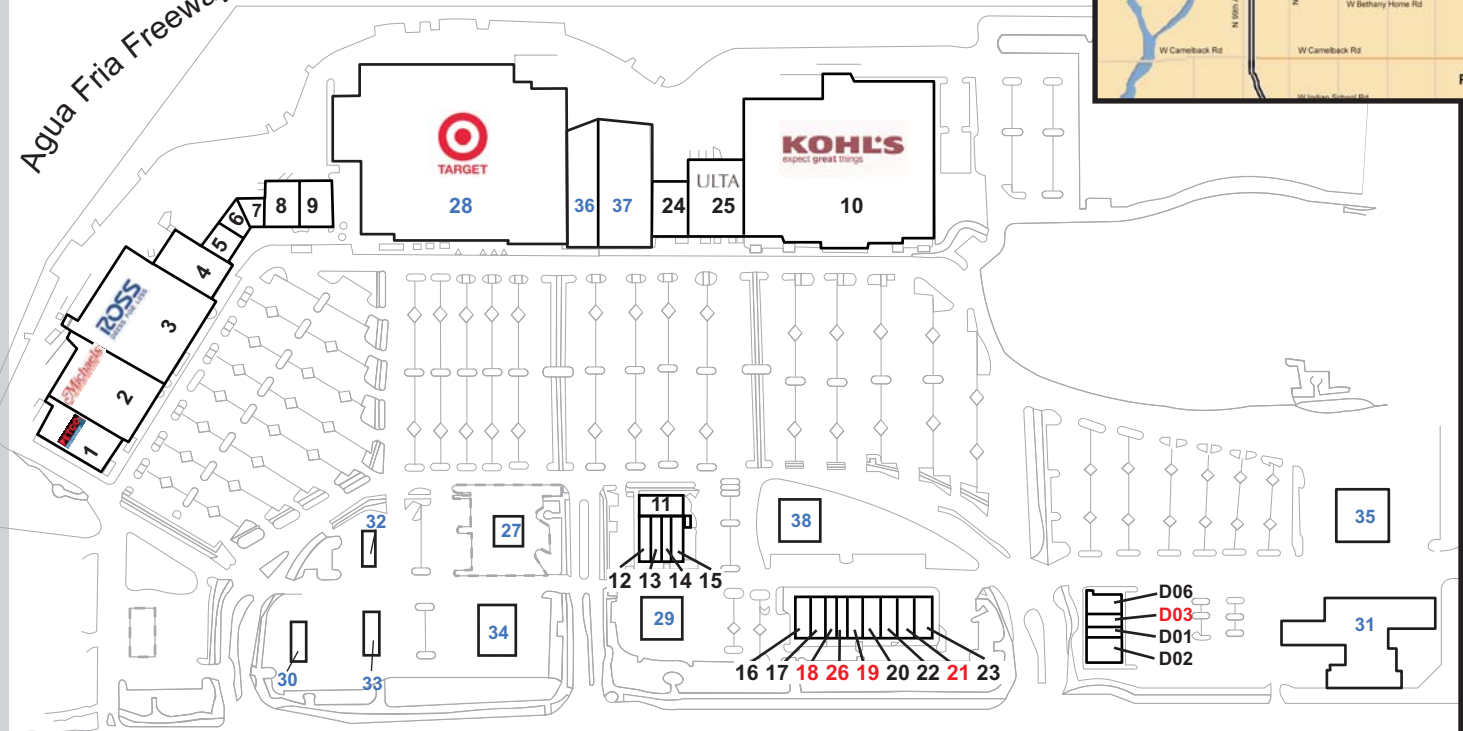

STORE LISTING

Peoria Crossing
9350 West Northern Avenue
Glendale, AZ 85305

Center Size: 238,004 Sq. Ft.

Unit #	Sq. Ft.	Tenant
1	15,216	Petco
2	24,063	Michaels
3	30,171	Ross Dress For Less
4	10,030	Famous Footwear
5	1,200	Sally Beauty Supply
6	1,269	Claire's Boutique
7	4,042	Payless ShoeSource
8	8,000	DressBarn
9	8,000	Anna's Linens
10	88,408	Kohl's
11	4,500	Sleep America
12	1,500	GameStop
13	1,405	Great Clips
14	1,412	Pinnacle Payday Loans
15	1,200	2 B Wireless
16	2,205	Panda Express
17	1,300	Julie's Nails & Spa
18	1,474	Available
19	1,400	Available
20	1,400	Quiznos Sub
21	1,200	Available
22	1,202	Supercuts
23	1,505	It's a Grind Coffee House
24	4,050	Catherines Plus Sizes
25	10,793	Ulta
26	1,634	Available
27	5,069	Outlot Available
28		Target
29		Bank of America
30		Taco Bell
31		Peoria Crossing Auto Spa & Lube
32		Wienerschnitzel
33		Carl's Jr
34		Applebee's
35		Auto Zone
36		Justice
37		Office Max
38		Native New Yorker
D01	1,050	State Farm
D02	4,000	Verizon Wireless
D03	1,575	Available
D06	2,800	Leslie's Swimming Pool Supplies

PEORIA CROSSING

Agua Fria Freeway

West Northern Avenue

NORTH

Items in blue are owned by others

Demographics:	1 Mile	3 Mile	5 Mile
2010 Population	5,499	79,609	312,933
2010 Avg HH Income	$80,205	$66,767	$61,465

Inland Southwest Management LLC

2901 Butterfield Road
Oak Brook, Illinois 60523
www.inland-western.com
866-367-7600